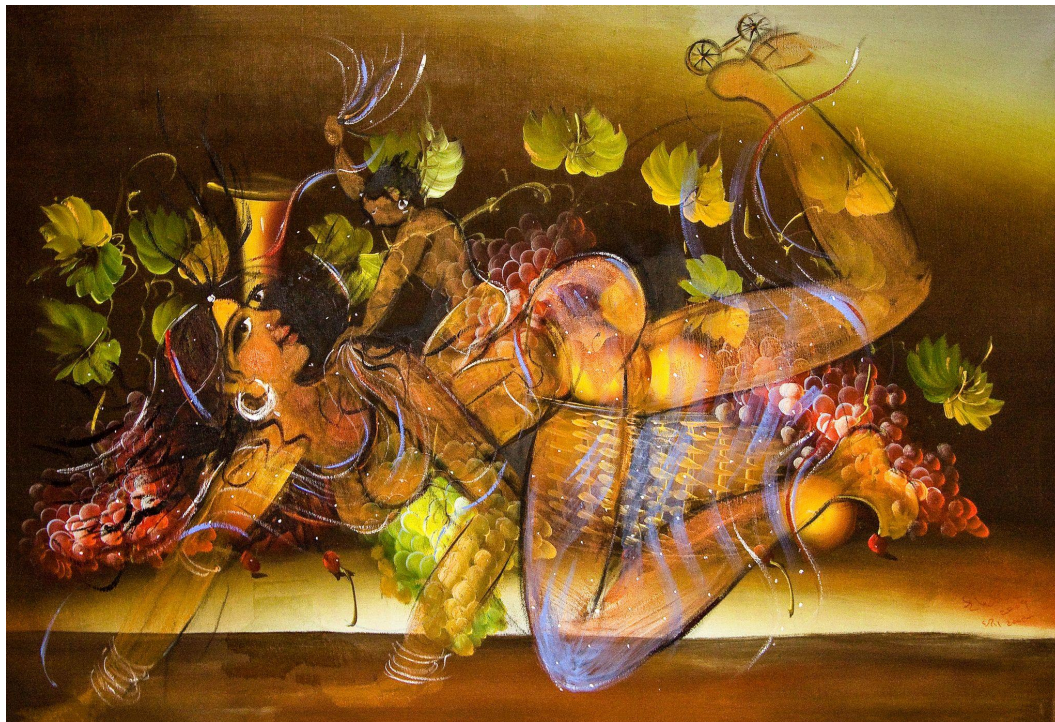

Works on Canvas

Biography

Ela Shah

Ela Shah is an Indian-American artist whose work seamlessly blends Indian and Western influences. Born in Bombay, India, she began painting at a young age and later pursued a formal education in fine arts. After moving to the United States, she earned an M.A. in sculpture.

Shah's art often incorporates elements of satire and addresses deeper issues of religion, politics, and culture. While she primarily works in sculptures and sculpture-embedded videos, painting remains an integral part of her practice.

2007, Acrylic and Silkscreen on Canvas

36" x 30"

Ram Rakhe Ane Kon Chakhe? (Who can Touch You if God is Taking Care of You?)

2018, Acrylic on Canvas

36"x 48"

Bliss in a Pan

1990, Acrylic on Canvas

48" x 36"

1985, Acrylic on Canvas

24"x 60", Courtesy of Drs. Dhvani and Amy Shah

Ma on Yatra

2007, Acrylic and Silkscreen on Canvas

48" x 36"

Mother and Child 1

Acrylic on found Canvas

40" x 20"