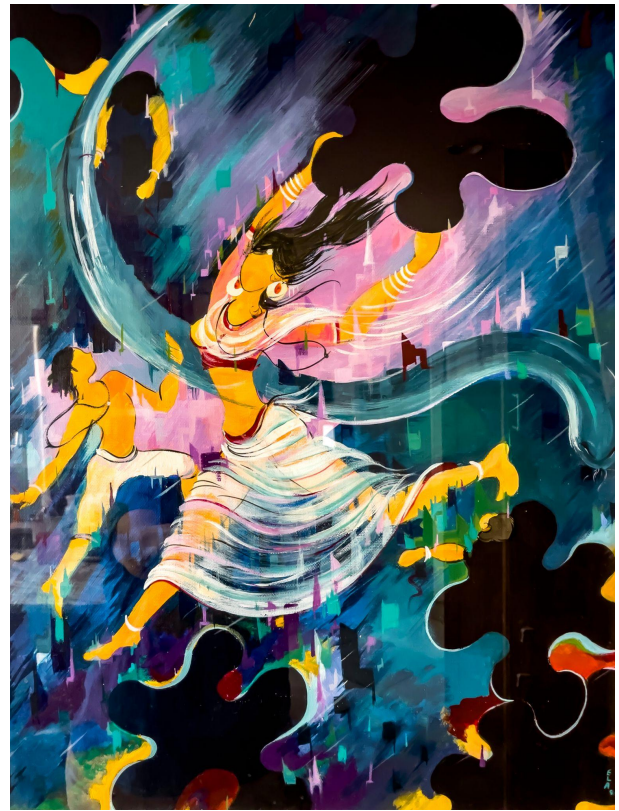

Works on Canvas

Biography

Ela Shah

Ela Shah is an Indian-American artist whose work seamlessly blends Indian and Western influences. Born in Bombay, India, she began painting at a young age and later pursued a formal education in fine arts. After moving to the United States, she earned an M.A. in sculpture.

Shah's art often incorporates elements of satire and addresses deeper issues of religion, politics, and culture. While she primarily works in sculptures and sculpture-embedded videos, painting remains an integral part of her practice.

2007, Acrylic and Silkscreen on Canvas

36" x 30"

Ram Rakhe Ane Kon Chakhe? (Who can Touch You if God is Taking Care of You?)

2018, Acrylic on Canvas

36"x 48"

Bliss in a Pan

1990, Acrylic on Canvas

48" x 36"

2002, Acrylic on Canvas Paper

24" x 18", Courtesy of Rohan Sukhdeo and Dr. Bindi Shah

Rejuvenation

2000, Acrylic on Canvas

36" x 24", Courtesy of Neil and Lauren Shroff

Puzzle of a Puzzle

1992, Acrylic on Canvas Paper