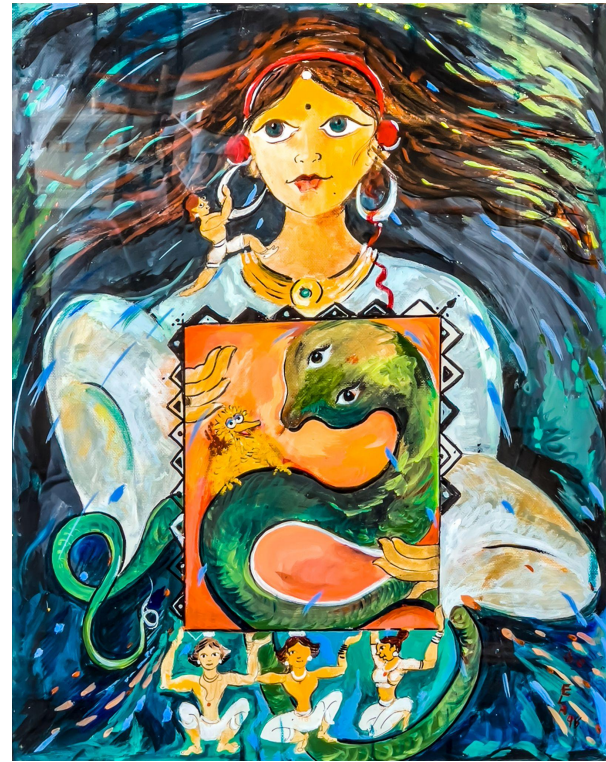

Paiso Parmeshwar (Money is God)

1996, Mixed Media on Canvas Paper

30"x 24"