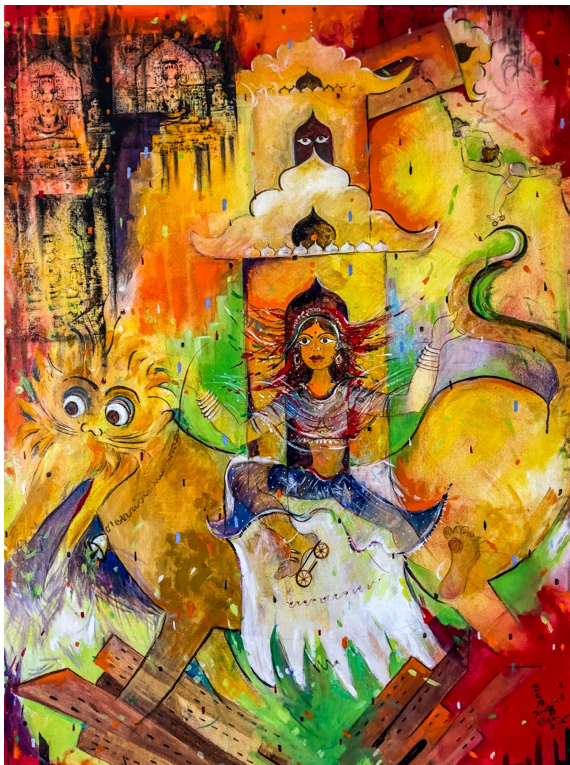

Ma on Yatra

2007, Acrylic and Silkscreen on Canvas

48" x 36"