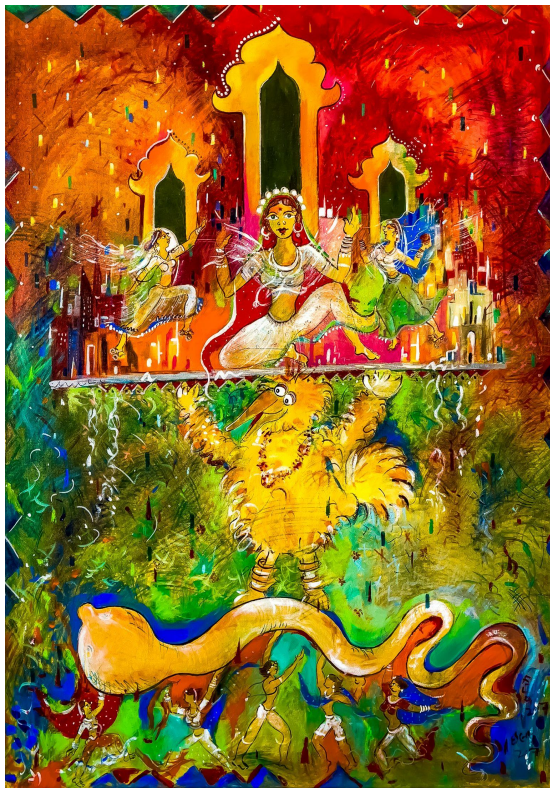

Works on Canvas

Biography

Ela Shah

Ela Shah is an Indian-American artist whose work seamlessly blends Indian and Western influences. Born in Bombay, India, she began painting at a young age and later pursued a formal education in fine arts. After moving to the United States, she earned an M.A. in sculpture.

Shah's art often incorporates elements of satire and addresses deeper issues of religion, politics, and culture. While she primarily works in sculptures and sculpture-embedded videos, painting remains an integral part of her practice.

<https://www.elashah.com/>

[Resume](#)

[Book](#)

Freedom From The Unknown

1985, Mixed Media on Canvas

48" x 48", Artist Collection

Puzzle of a Mother

1990, Acrylic on Canvas

60" x 20"

Untitled

2022, Acrylic on Canvas

30" x 20"

Yatra

2006, Acrylic and Silkscreen on Canvas

48"x 36"

Good Morning America