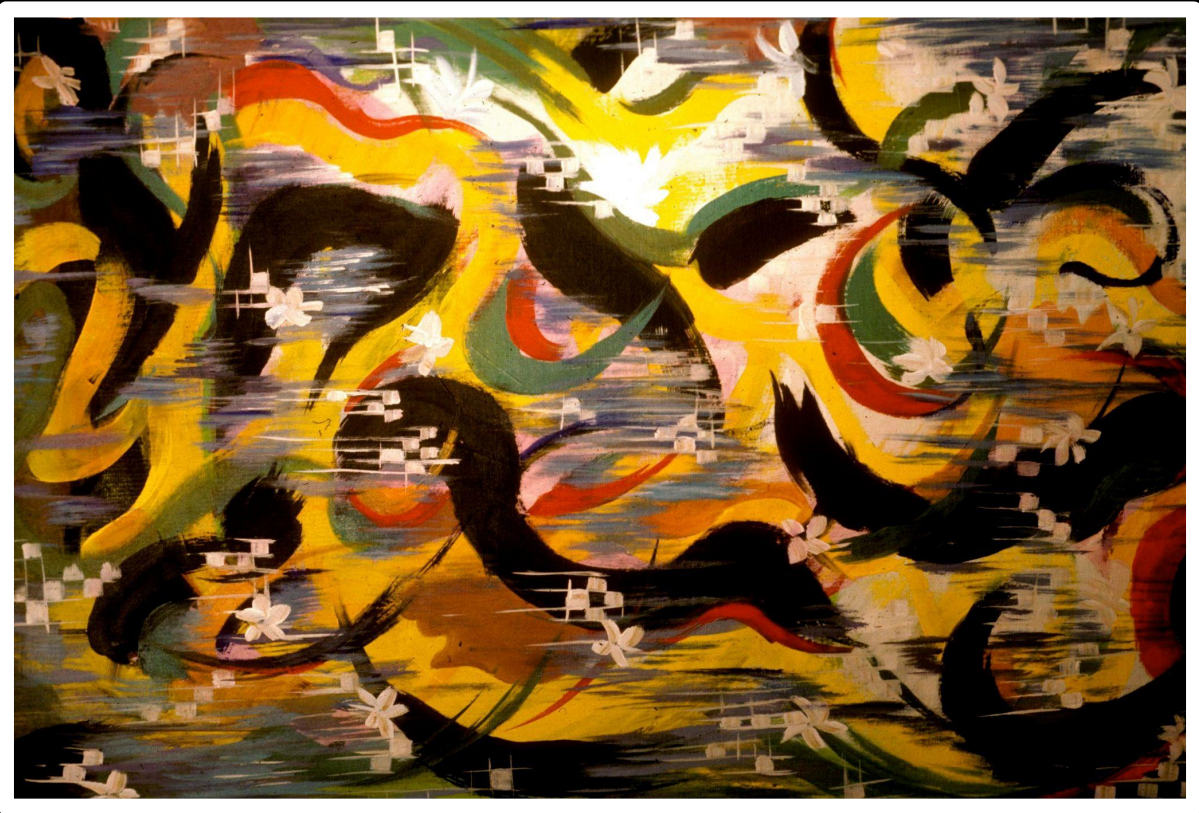

Is it Rainbow?
Acrylic on Canvas Paper 24"x 18"

Title
Digital Artwork - Size Varies

From Earth's First Breath
Acrylic on Canvas Paper 24"x 18"